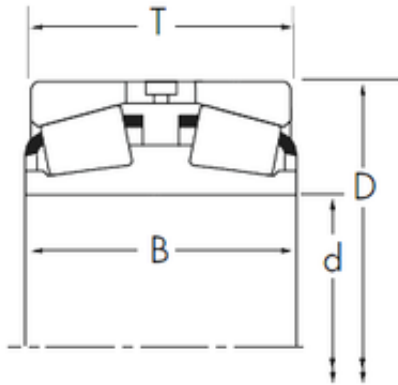

EE221025D/221575 Timken Tapered Roller Bearings

Bearing No. EE221025D/221575

Size	260.35x400.05x119.06 mm
Bore Diameter	260,35 mm
Outer Diameter	400,05 mm
Width	119,06 mm
d	260,35 mm
D	400,05 mm
T	119,06 mm
B	114,3 mm
R	6,4 mm
r	6,4 mm

EE221025D/221575 Bearing 2D drawings and 3D CAD models